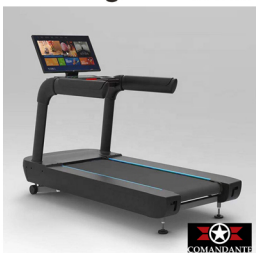

COMANDANTE

PROFESIONALNA OPREMA ZA TERETANE I FITNESS KLUBOVE

www.svezateretanu.rs

tel. 061 233 58 67

435€

AB COASTER CSR P-04

- Size (L*W*H) :1600*720*1450mm
- Machine Weight : 52kg
- Boja: beli ram, crno sedište

435€

AB COASTER CSR P-04 DM

- Size (L*W*H) :1600*720*1450mm
- Machine Weight : 52kg
- Boja: crni ram, crno sedište

280€

SPINNING BIKE CSR D-03

- Size (L*W*H) :1050*600*1140mm
- Machine Weight: 73kg
- Boja: crni ram, crno sedište

1350€

COMMERCIAL TREADMILL (Keyboard) CSR 870

- Size (L*W*H) :2270*1010*1620mm
- Machine Weight: 230kg

1750€

COMMERCIAL TREADMILL (Touch screen) CSR 870 S

- Size (L*W*H) :2270*1010*1620mm
- Machine Weight: 230kg